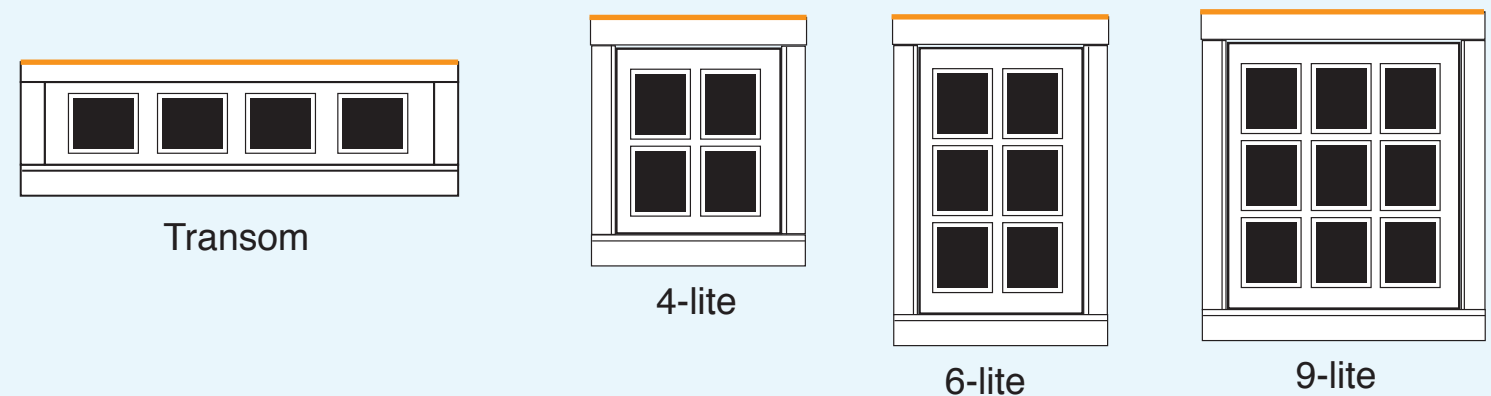

Straight Top Windows