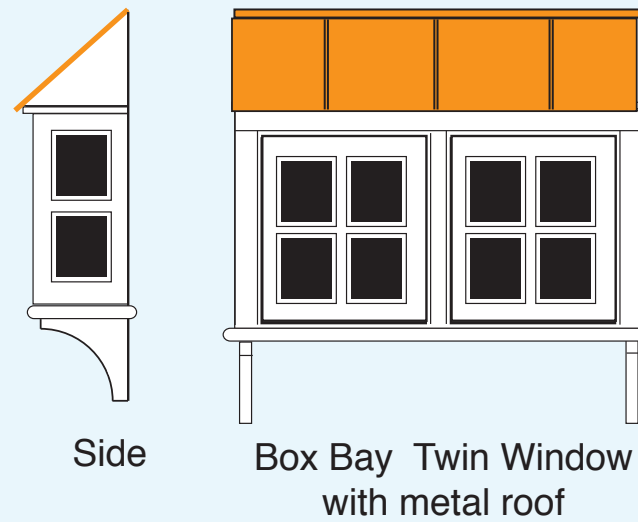

**The soul of an outbuilding**

If eyes are the window into the soul of a person, we believe that windows are the "eyes" into the heart of an outbuilding. For us windows are an integral and signature component of our buildings. Because scale and craftsmanship are so critical to the overall look and design of our buildings we fabricate our traditional awning-style windows and proprietary hardware in-house. No short cuts. No compromise. This approach also allows different styles from our window library to be mixed together in one building for a uniform and consistent aesthetic pattern. Our windows are crafted of sustainably harvested wood with mortise and tenon joinery. Window features includes profile muntins, true divided lites, tempered glass, weather seal, and copper drip caps. We recommend enhancing the functionality of your windows with our optional wood frame screens.

**Straight Top Windows**

\*also available as triple and quad

**Arch Top Windows**

**Arch Top Single Doors**

**Window Shutters**

**Window Box**

for further information contact us: tel: 609.466.7224

e-mail: gardensheds@comcast.net