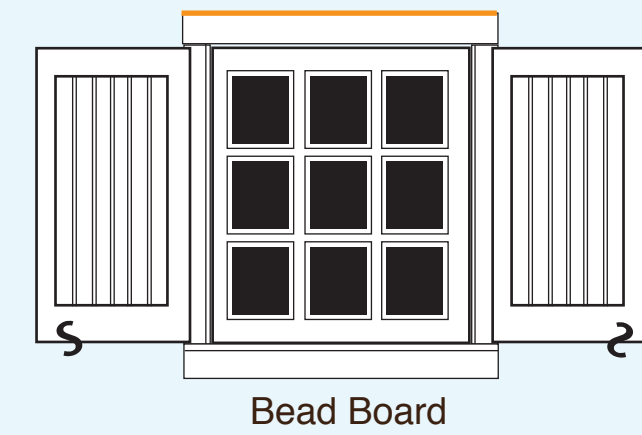

**Signature Door Features**

- exclusive in-house design & construction
- custom capabilities
- uniform design patterns
- solid mahogany sash
- profile muntins
- true divided lites
- awning style
- proprietary hardware
- copper drip caps
- weather seal
- tempered, safety glass
- optional wood frame window screens

**Straight Top Windows**

\*also available as triple and quad

**Arch Top Windows**

**Arch Top Single Doors**

**Window Shutters**

**Window Box**

for further information contact us: tel: 609.466.7224

e-mail: gardensheds@comcast.net