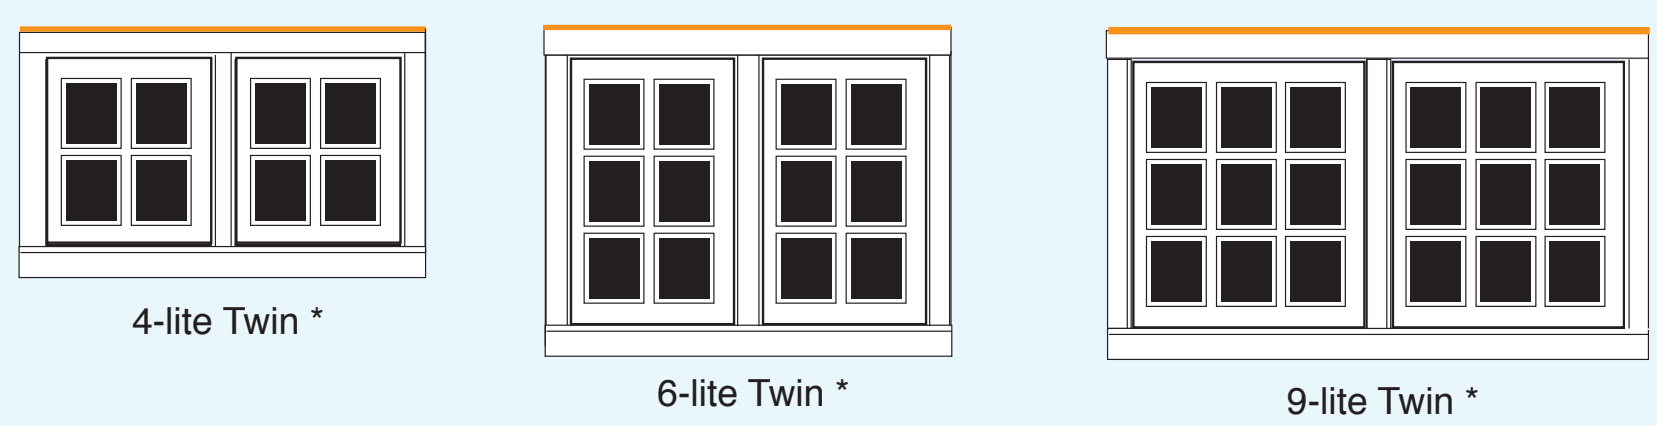

Straight Top Windows