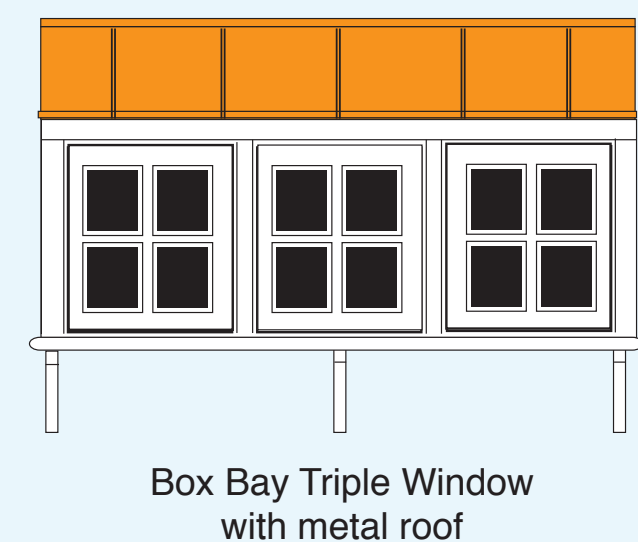

**Straight Top Windows**

\*also available as triple and quad

**Arch Top Windows**

**Arch Top Single Doors**

**Window Shutters**

**Window Box**

for further information contact us: tel: 609.466.7224

e-mail: gardensheds@comcast.net