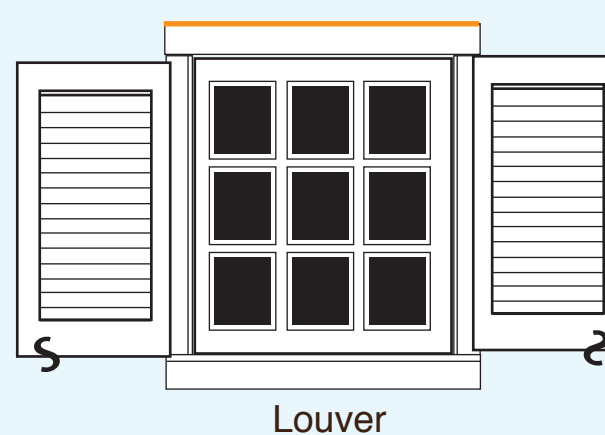

**Signature Door Features**

- exclusive in-house design & construction
- custom capabilities
- uniform design patterns
- solid mahogany sash
- profile muntins
- true divided lites
- awning style
- proprietary hardware
- copper drip caps
- weather seal
- tempered, safety glass
- optional wood frame window screens

**Straight Top Windows**

\*also available as triple and quad

**Arch Top Windows**

**Arch Top Single Doors**

**Window Shutters**

**Window Box**

for further information contact us: tel: 609.466.7224

e-mail: gardensheds@comcast.net