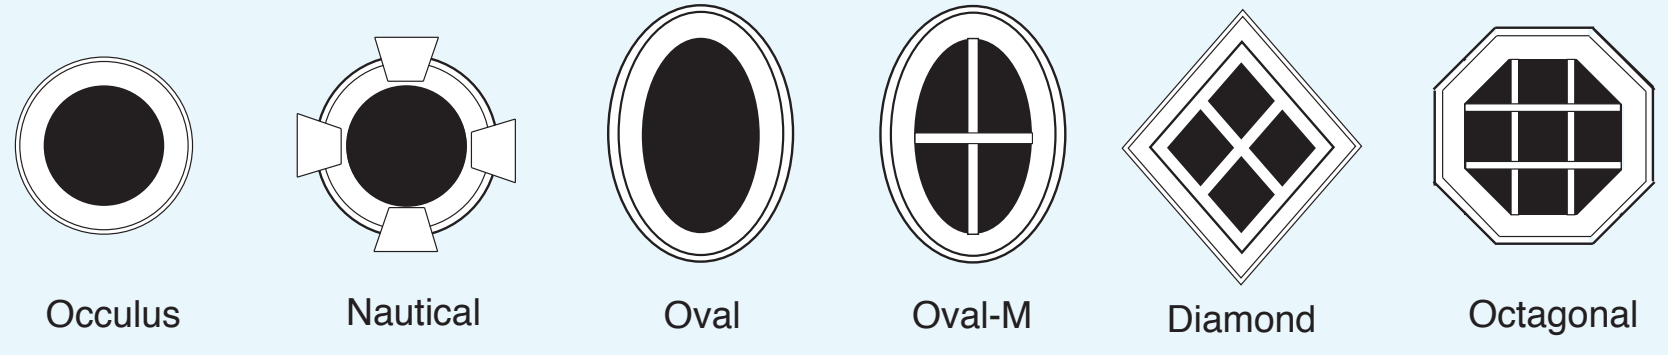

**Signature Door Features**

- exclusive in-house design & construction
- custom capabilities
- uniform design patterns
- solid mahogany sash
- profile muntins
- true divided lites
- awning style
- proprietary hardware
- copper drip caps
- weather seal
- tempered, safety glass
- optional wood frame window screens

**Straight Top Windows**

\*also available as triple and quad

**Arch Top Windows**

**Arch Top Single Doors**

**Window Shutters**

**Window Box**

for further information contact us: tel: 609.466.7224

e-mail: gardensheds@comcast.net