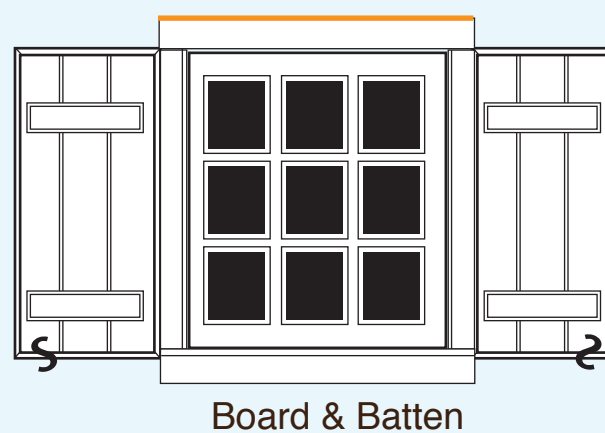

**Signature Door Features**

- exclusive in-house design & construction
- custom capabilities
- uniform design patterns
- solid mahogany sash
- profile muntins
- true divided lites
- awning style
- proprietary hardware
- copper drip caps
- weather seal
- tempered, safety glass
- optional wood frame window screens

**Straight Top Windows**

\*also available as triple and quad

**Arch Top Windows**

**Arch Top Single Doors**

**Window Shutters**

**Window Box**

for further information contact us: tel: 609.466.7224

e-mail: gardensheds@comcast.net