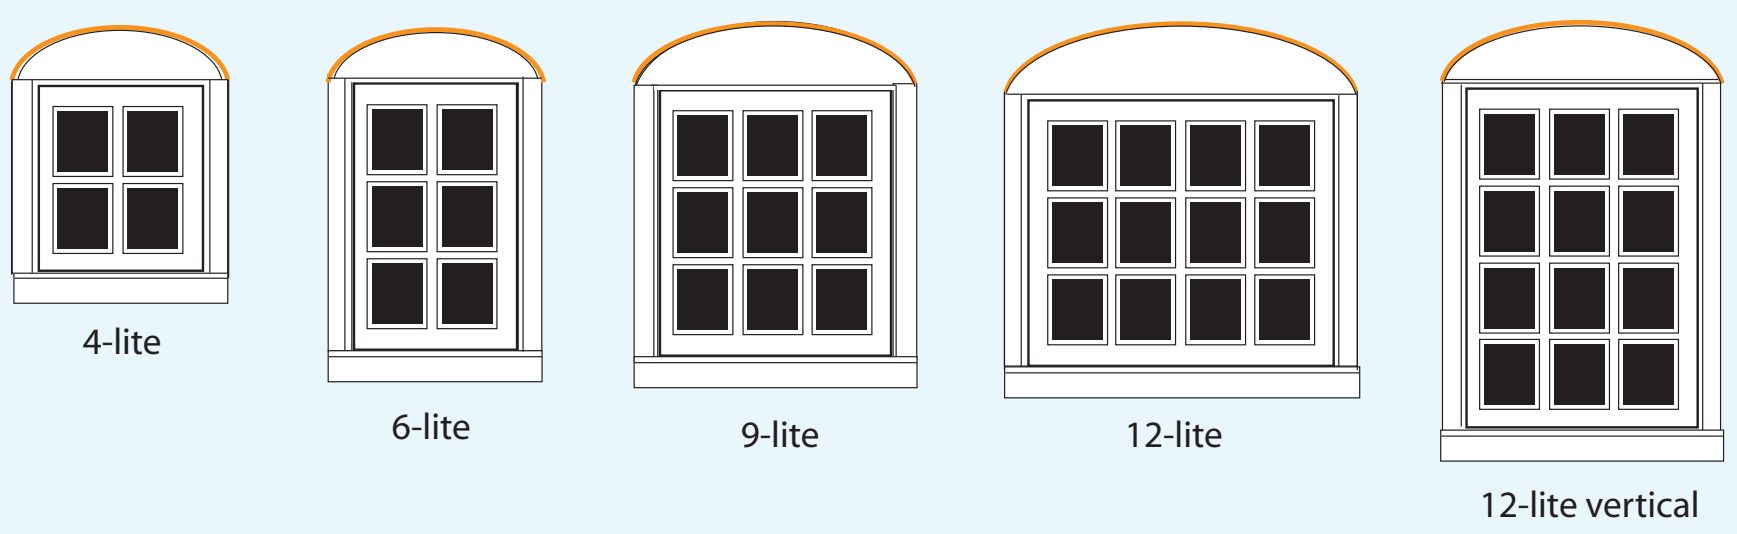

Arch Top Windows

Arch Top Single Doors