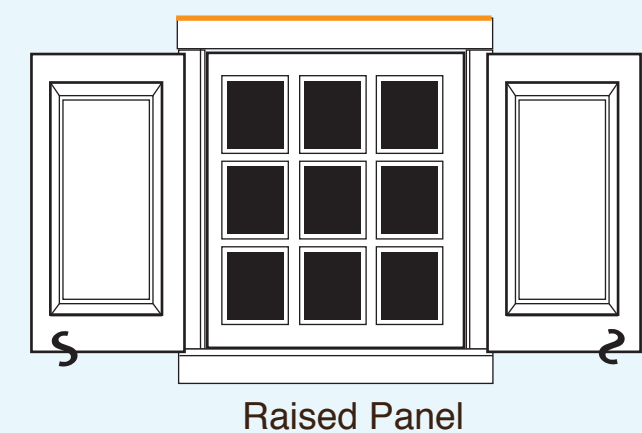

**The soul of an outbuilding**

If eyes are the window into the soul of a person, we believe that windows are the "eyes" into the heart of an outbuilding. For us windows are an integral and signature component of our buildings. Because scale and craftsmanship are so critical to the overall look and design of our buildings we fabricate our traditional awning-style windows and proprietary hardware in-house. No short cuts. No compromise. This approach also allows different styles from our window library to be mixed together in one building for a uniform and consistent aesthetic pattern. Our windows are crafted of sustainably harvested wood with mortise and tenon joinery. Window features includes profile muntins, true divided lites, tempered glass, weather seal, and copper drip caps. We recommend enhancing the functionality of your windows with our optional wood frame screens.

**Signature Door Features**

- exclusive in-house design & construction
- custom capabilities
- uniform design patterns
- solid mahogany sash
- profile muntins
- true divided lites
- awning style
- proprietary hardware
- copper drip caps
- weather seal
- tempered, safety glass
- optional wood frame window screens

**Straight Top Windows**

\*also available as triple and quad

**Arch Top Windows**

**Arch Top Single Doors**

**Window Shutters**

**Window Box**

for further information contact us: tel: 609.466.7224

e-mail: gardensheds@comcast.net