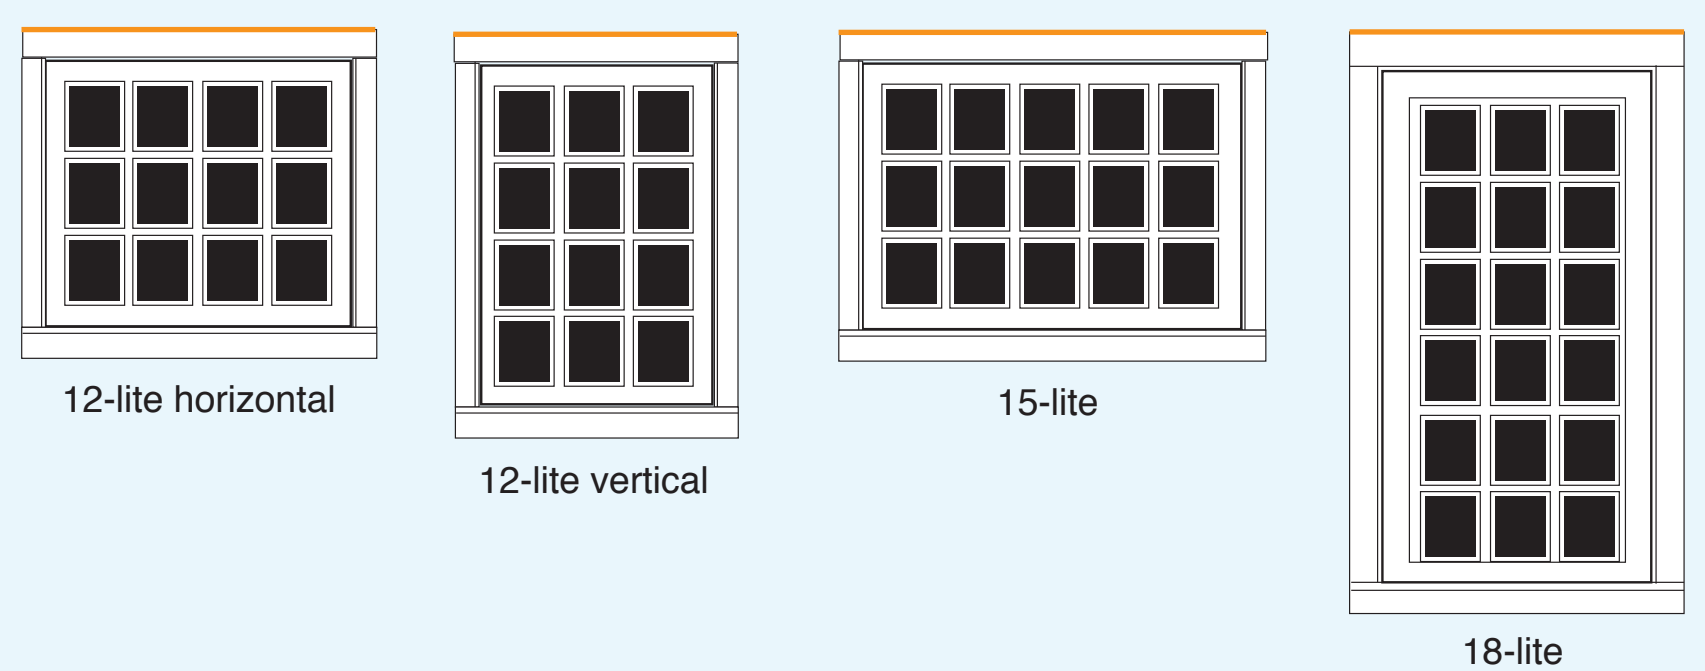

Straight Top Windows