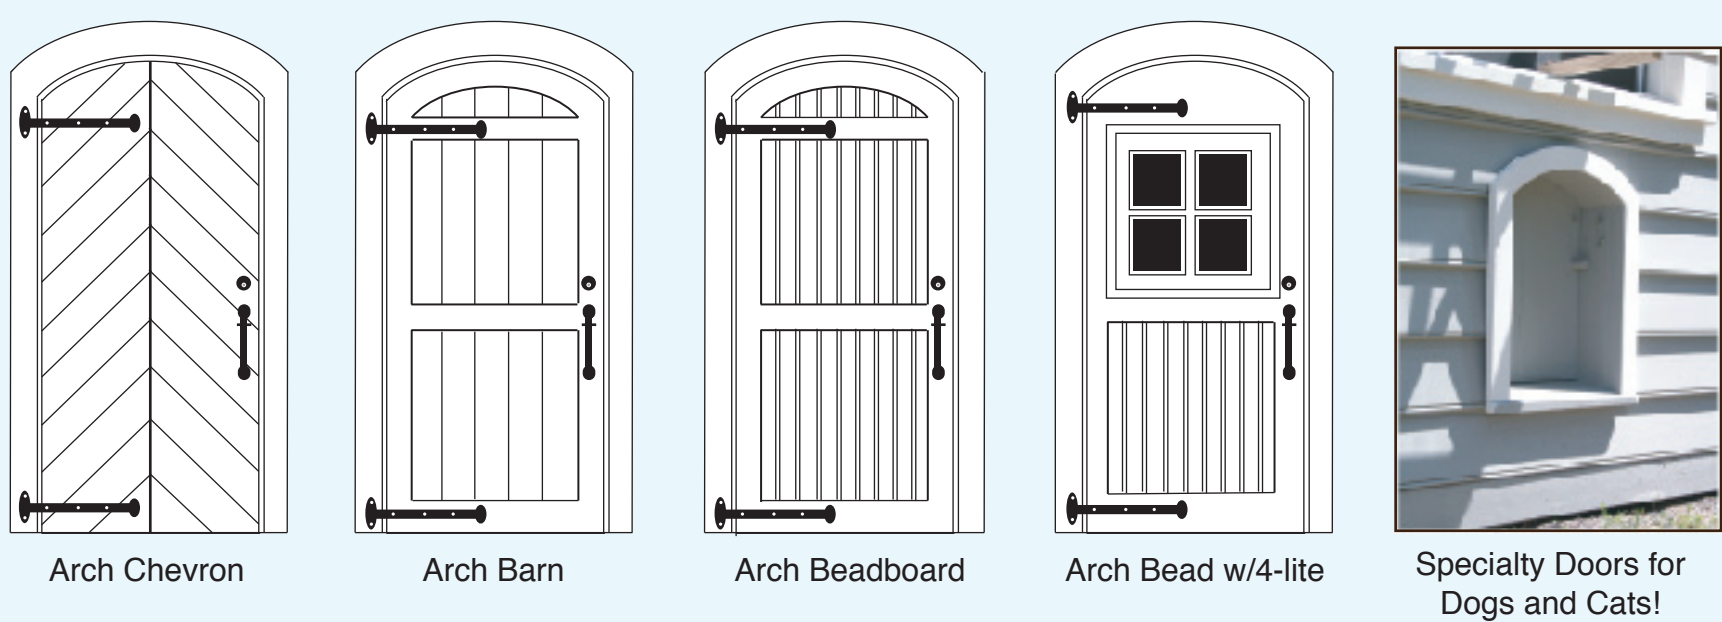

**Signature Door Features**

- exclusive in-house design & construction
- custom capabilities (design, size, material)
- uniform design door library
- solid wood construction (sustainable)
- mortise and tenon joinery
- hand-forged, proprietary hardware
- optional, traditional "Door Keeper"
- optional door ramp
- specialty dog/cat doors
- specialty screen doors

**Square Top Single Doors**

**Historic Colonial Doors**

**Square Top Double Doors**

**Arch Top Single Doors**

**Arch Top Double Doors**