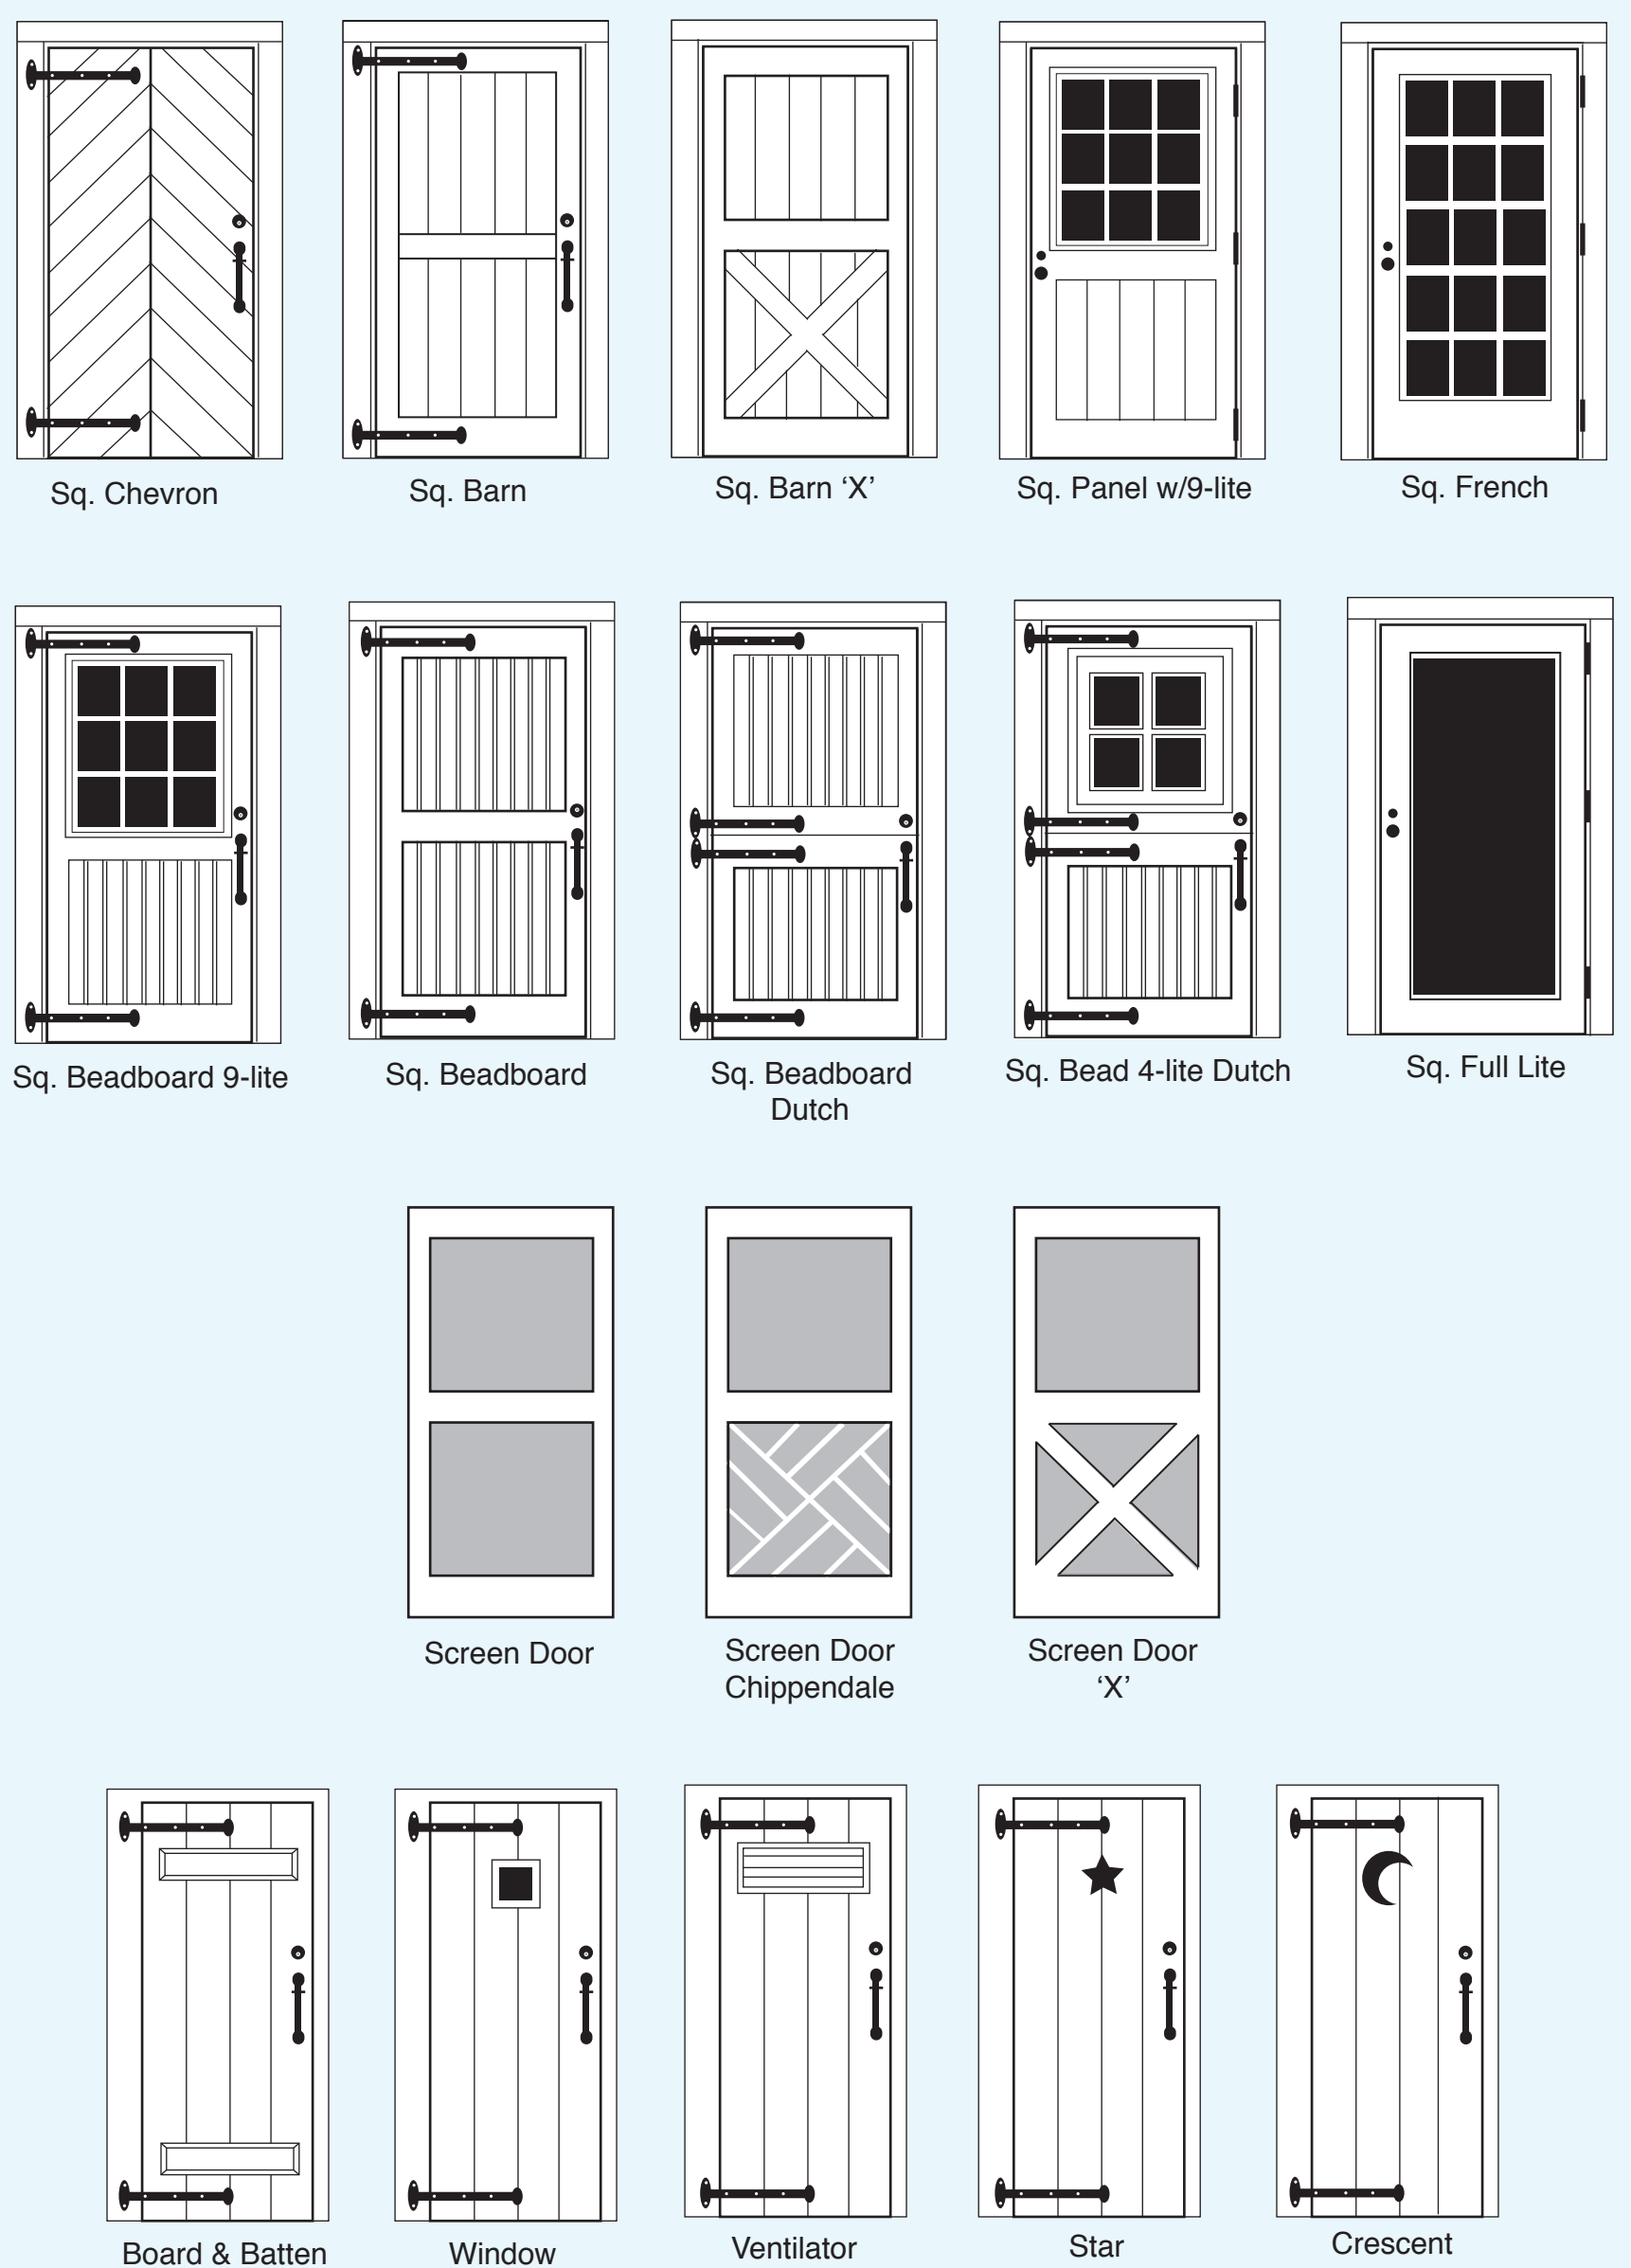

**Signature Door Features**

- exclusive in-house design & construction
- custom capabilities (design, size, material)
- uniform design door library
- solid wood construction (sustainable)
- mortise and tenon joinery
- hand-forged, proprietary hardware
- optional, traditional "Door Keeper"
- optional door ramp
- specialty dog/cat doors
- specialty screen doors

**Square Top Single Doors**

**Historic Colonial Doors**

**Square Top Double Doors**

**Arch Top Single Doors**

**Arch Top Double Doors**