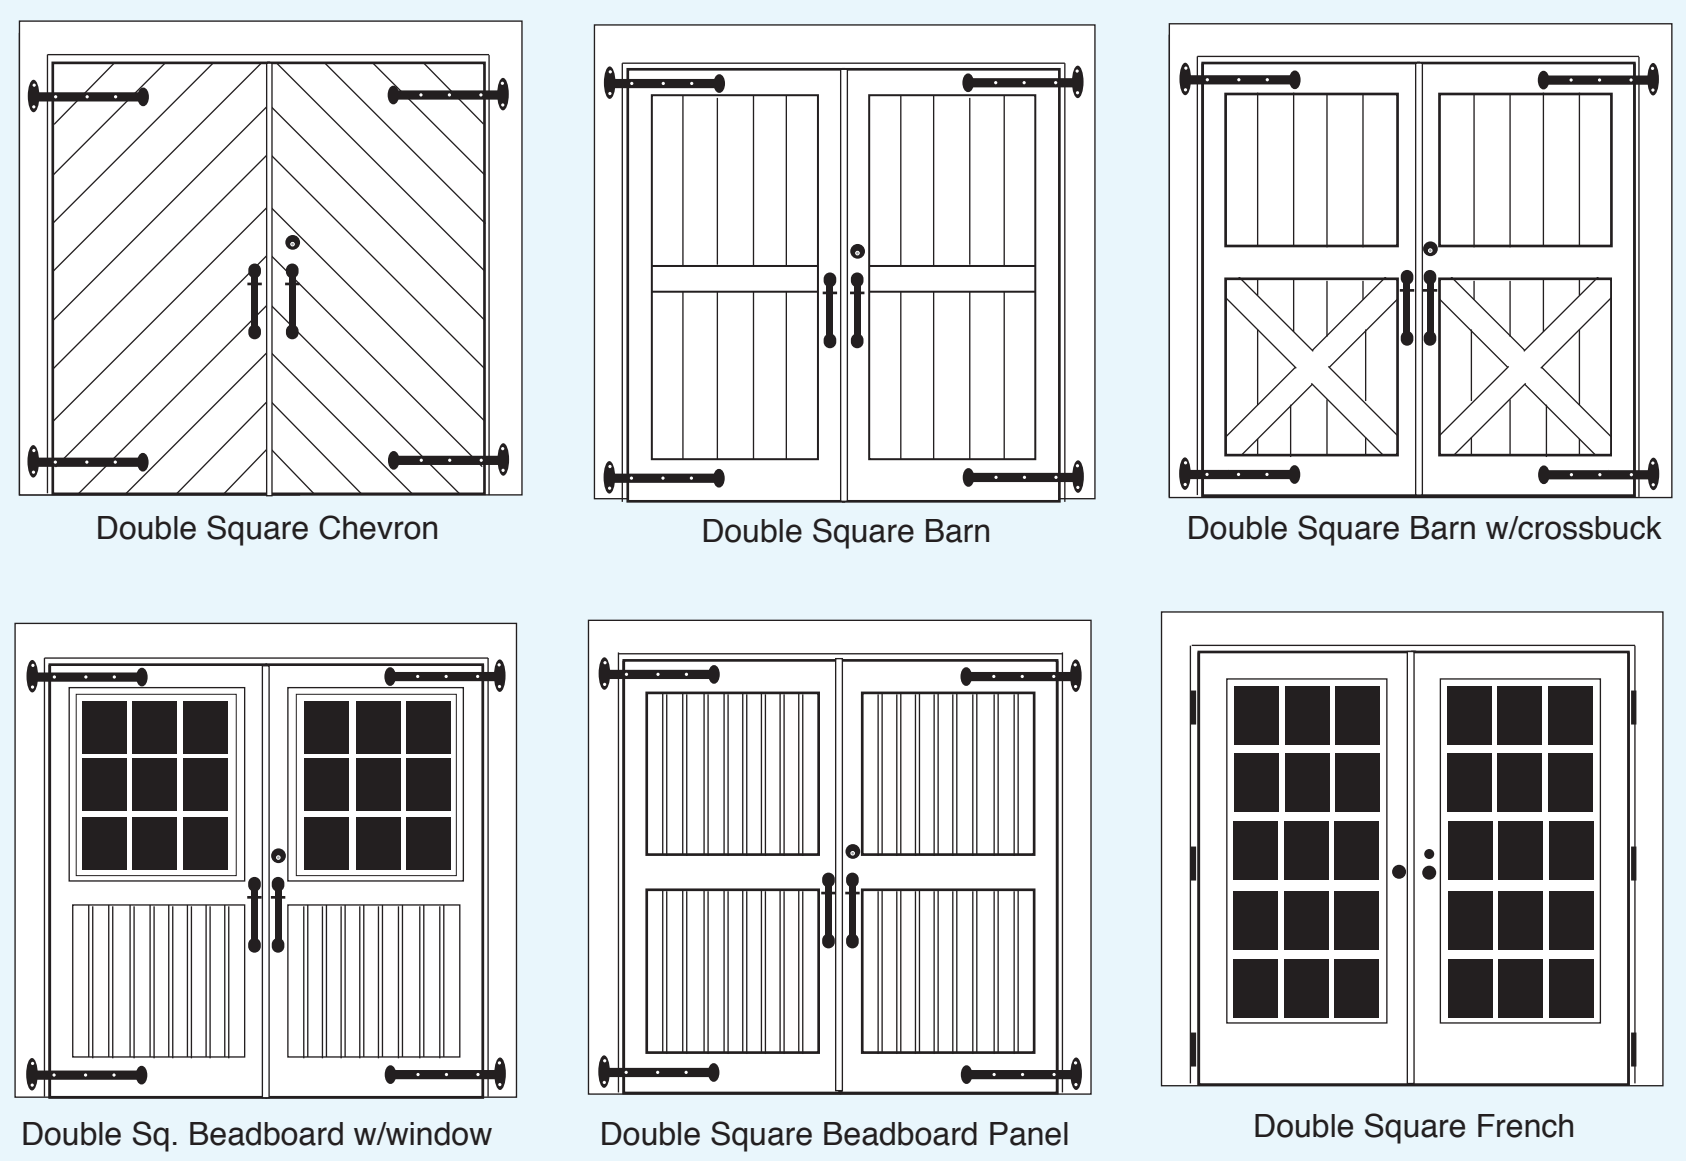

**Signature Door Features**

- exclusive in-house design & construction
- custom capabilities (design, size, material)
- uniform design door library
- solid wood construction (sustainable)
- mortise and tenon joinery
- hand-forged, proprietary hardware
- optional, traditional "Door Keeper"
- optional door ramp
- specialty dog/cat doors
- specialty screen doors

**Square Top Single Doors**

**Historic Colonial Doors**

**Square Top Double Doors**

**Arch Top Single Doors**

**Arch Top Double Doors**