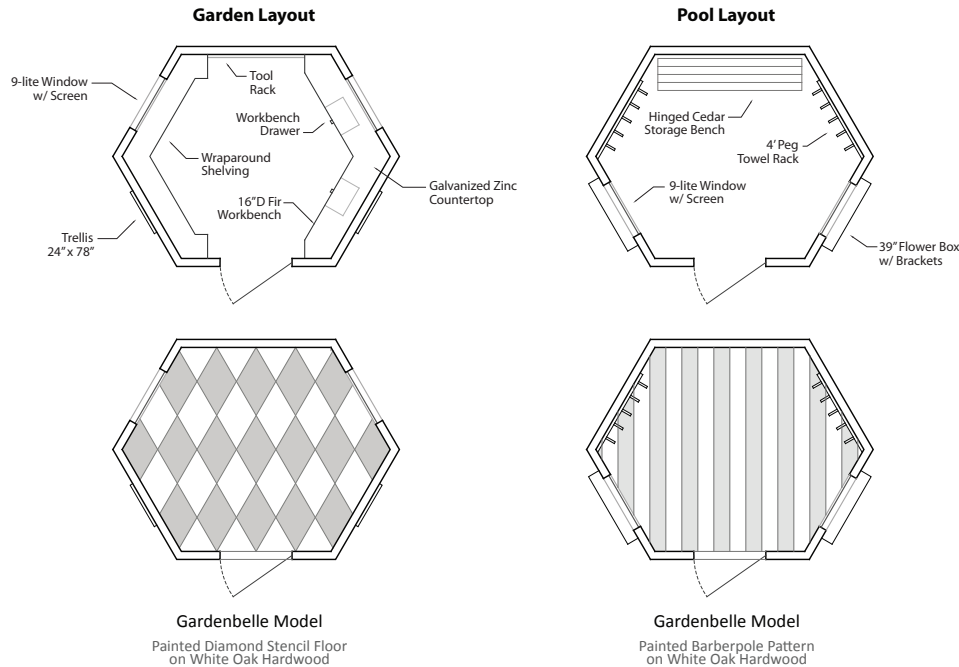

Lighting Collection

Olde Towne

10.5"W, 16"H
60W cand. base
Clear-seeded glass
with amber cylinder
Hand-forged, cast iron
Natural bronze Finish
\$300

Tucker Lantern

9.5"W, 14"H, 7"D
60W cand. base (3)
Brass Frame
w/ clear glass
Antique Brass or
Natural Bronze Finish
\$350

Doctor Lantern

5.5"W, 18.5"H, 5.5"D
60W cand. base
Brass Frame
w/ antique restoration glass
Antq. Brass or
Natural Bronze Finish
\$350

Williamsburg Gardenbelle®

Base Model includes:

French, Raised-Panel, or Chevron 3' Door
9-lite Solid Mahogany Windows (2)
Hand-Forged Iron Hardware
Crown & Dentil Molding
Premium Cypress Siding
Western Red Cedar Shingles
White Oak Hardwood Flooring

Not included:

Option selections
Exterior/interior paint
Shipping/installation
48" solid Cedar Ball & Spear Finial

Gardenbelle® Layout Guide

Numerous interior configurations are available for our hexagonal 'Belle. We illustrate some possibilities here...