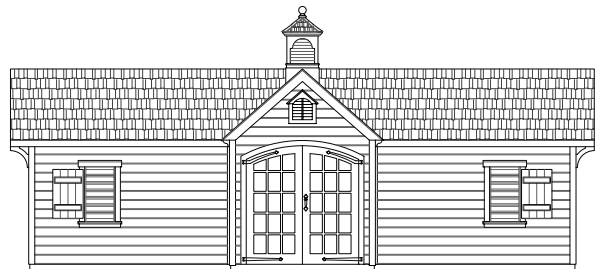

Lighting Collection

Olde Towne
 10.5"W, 16"H
 60W cand. base
 Clear-seeded glass
 with amber cylinder
 Hand-forged, cast iron
 Nat. bronze Finish
 \$300

Tucker Lantern
 9.5"W, 14"H, 7"D
 60W cand. base (3)
 Brass w/clear glass
 Ant. brass or
 Nat. bronze Finish
 \$350

Doctor Lantern
 5 1/2"W, 18 1/2"H, 5 1/2"D
 60W cand. base
 Brass Frame
 w/ antique restoration glass
 Antq. Brass or
 Natural Bronze Finish
 \$350

Standard Williamsburg Carriage Studio®

Base model includes:

Three 9-lite Mahogany windows
 Single window with shutter
 Double arched chevron or French doors
 Single 3' Arched Chevron or French Door
 28" Louver Cupola
 *Gable End Dovecote Vent
 Premium Cypress Siding
 Western Red Cedar shingles
 Solid White Oak flooring
 Copper Drip Caps

Not included:

Option selections
 Exterior/interior paint
 Shipping/installation

*Gable End Dovecote Vent

Optional Double Wing Carriage Studio

Dimensions		Base Price	
Right or Left Version, 11'-8" x 19'-3"		\$13,500	
Double Wing Version, 11'-8" x 30'-3"		\$19,500	
Options		Price	
Extra Window, 9-lite		\$375	
Double Wing Version, 11'-8" x 30'-3"		\$85	
Raised Panel or Louver Shutter		\$300/pair	
Board & Batten Shutter		\$250/pair	
Storage Loft (42"D)		\$15/ft	
Loft Ladder (slides along mounted dowel rail)		\$145	
Tool Rack		\$10/ft	
Door Keeper w/ Iron Hardware		\$65 each	
Wall-mounted Trellis (24"w x 78"h)		\$140	
Fir Work Bench 16"D, w/ Fir shelf below		\$22/ft	
Shelving w/ brackets, 12"D		\$15/ft	
6' Door Ramp		\$185	
Refer to Options Page for more selections...			
Paint/Stain		Ext.	Int.
Right or Left Version (11'-8" x 19'-3") - 1 color		\$1,765	\$875
(11'-8" x 19'-3") - each add'l color		\$150	\$150
Double Wing Version		\$2250	\$1125