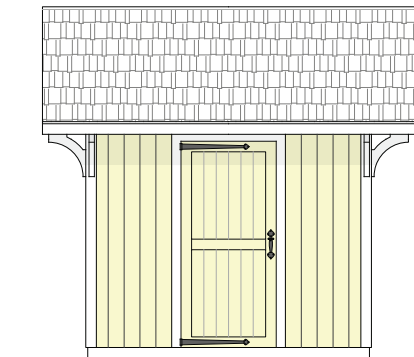

Lighting Collection

Olde Towne

10.5"W, 16"H
60W cand. base
Clear-seeded glass
with amber cylinder
Hand-forged, cast iron
Natural bronze Finish
\$300

Tucker Lantern

9.5"W, 14"H, 7"D
60W cand. base (3)
Brass Frame
w/ clear glass
Antique Brass or
Natural Bronze Finish
\$350

Doctor Lantern

5.5"W, 18.5"H, 5.5"D
60W cand. base
Brass Frame
w/ antique restoration glass
Antq. Brass or
Natural Bronze Finish
\$350

Vineyard Tool Shed®

Base model includes:
Vertical Cypress Siding
Western Red Cedar Shingle Roof
Corbel Gable Brackets
Scalloped Gable Siding
4- or 9-lite Solid Mahogany Window
3' Barn Door w/ Iron Hardware
Storage Loft w/ Ladder
Tool Racks & Shelving
'L' Shaped Potting Bench
w/ lower shelf

Not included:
Option selections
Exterior/Interior paint
Shipping/Installation

Front Elevation - g'

Right Elevation - 6'

Standard tool shed layout features
a two-section interior, with overhead
storage loft and ladder.