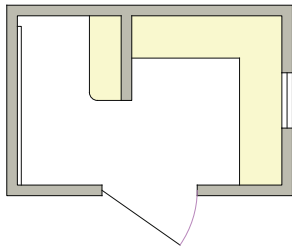

Doctor Lantern

5.5"W, 18.5"H, 5.5"D
60W cand. base
Brass Frame
w/ antique restoration glass
Antq. Brass or
Natural Bronze Finish
\$350

Vineyard Tool Shed®

Base model includes:
Vertical Cypress Siding
Western Red Cedar Shingle Roof
Corbel Gable Brackets
Scalloped Gable Siding
4- or 9-lite Solid Mahogany Window
3' Barn Door w/ Iron Hardware
Storage Loft w/ Ladder
Tool Racks & Shelving
'L' Shaped Potting Bench
w/ lower shelf

Not included:
Option selections
Exterior/Interior paint
Shipping/Installation

Front Elevation - g'

Right Elevation - 6'

Standard tool shed layout features
a two-section interior, with overhead
storage loft and ladder.