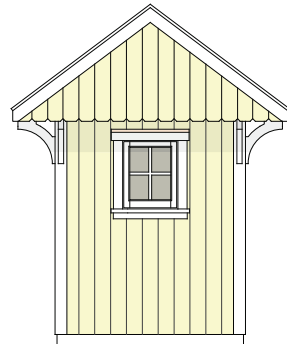

Lighting Collection

Olde Towne

10.5"W, 16"H
60W cand. base
Clear-seeded glass
with amber cylinder
Hand-forged, cast iron
Natural bronze Finish
\$300

Tucker Lantern

9.5"W, 14"H, 7"D
60W cand. base (3)
Brass Frame
w/ clear glass
Antique Brass or
Natural Bronze Finish
\$350

Doctor Lantern

5.5"W, 18.5"H, 5.5"D
60W cand. base
Brass Frame
w/ antique restoration glass
Antq. Brass or
Natural Bronze Finish
\$350

Vineyard Tool Shed®

Base model includes:
Vertical Cypress Siding
Western Red Cedar Shingle Roof
Corbel Gable Brackets
Scalloped Gable Siding
4- or 9-lite Solid Mahogany Window
3' Barn Door w/ Iron Hardware
Storage Loft w/ Ladder
Tool Racks & Shelving
'L' Shaped Potting Bench
w/ lower shelf

Not included:
Option selections
Exterior/Interior paint
Shipping/Installation

Front Elevation - g'

Right Elevation - 6'

Standard tool shed layout features
a two-section interior, with overhead
storage loft and ladder.