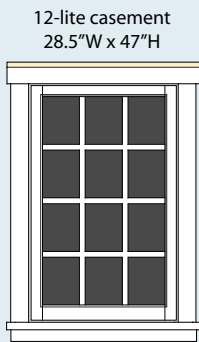

# Gardensheds® Window Library

Window: \$325  
Screen: \$65

Window: \$350  
Screen: \$75

Window: \$375  
Screen: \$85

Window: \$410  
Screen: \$95

Window: \$410  
Screen: \$95

Window: \$410  
Screen: \$95

Window: \$430  
Screen: \$105

Window: \$325  
Screen: \$85