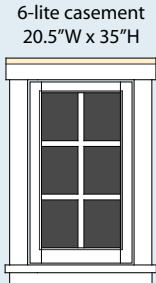

# Gardensheds® Window Library

Window: \$325  
Screen: \$65

Window: \$350  
Screen: \$75

Window: \$375  
Screen: \$85

Window: \$410  
Screen: \$95

Window: \$410  
Screen: \$95

Window: \$410  
Screen: \$95

Window: \$430  
Screen: \$105

Window: \$325  
Screen: \$85