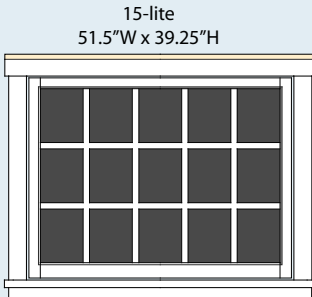

Window: $430
Screen: $105

Window: $325
Screen: $85

Gardensheds® Window Library

Our solid Mahogany Windows, built with mortise and tenon joinery, feature profiled muntins, true divided lites, and a copper drip cap.

Windows are hinged at the top, with a 12" swing-out wooden arm. *alternate side-hinge mount also available

Options:

1. Aluminum frame screen w/ wooden knob
2. Louver, Raised Panel, or Board & Batten Shutters
3. 39" or 54" flower box w/ brackets