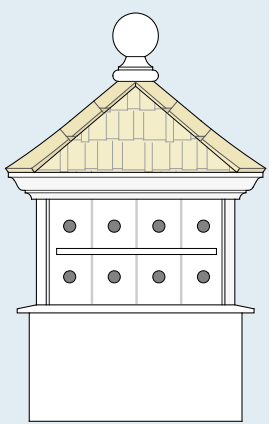

Gardensheds® Cupola Library

24" Louver Cupola w/ Copper Roof  
\$550

28" Louver Cupola w/ Copper Roof  
\$600

Williamsburg Dovecote Cupola  
\$750

8-lite Window Cupola w/ Copper Roof  
\$850

Dovecote/Window Cupola  
(inquire)

Gable-End Dovecote Vent  
(inquire)