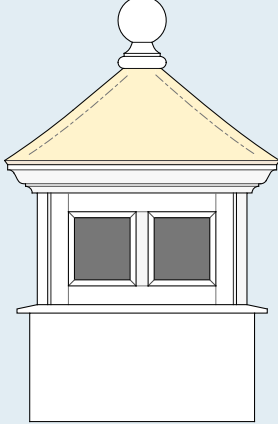

Gardensheds® Cupola Library

24" Louver Cupola w/ Copper Roof  
\$550

28" Louver Cupola w/ Copper Roof  
\$600

Williamsburg Dovecote Cupola  
\$750

8-lite Window Cupola w/ Copper Roof  
\$850

Dovecote/Window Cupola  
(inquire)

Gable-End Dovecote Vent  
(inquire)